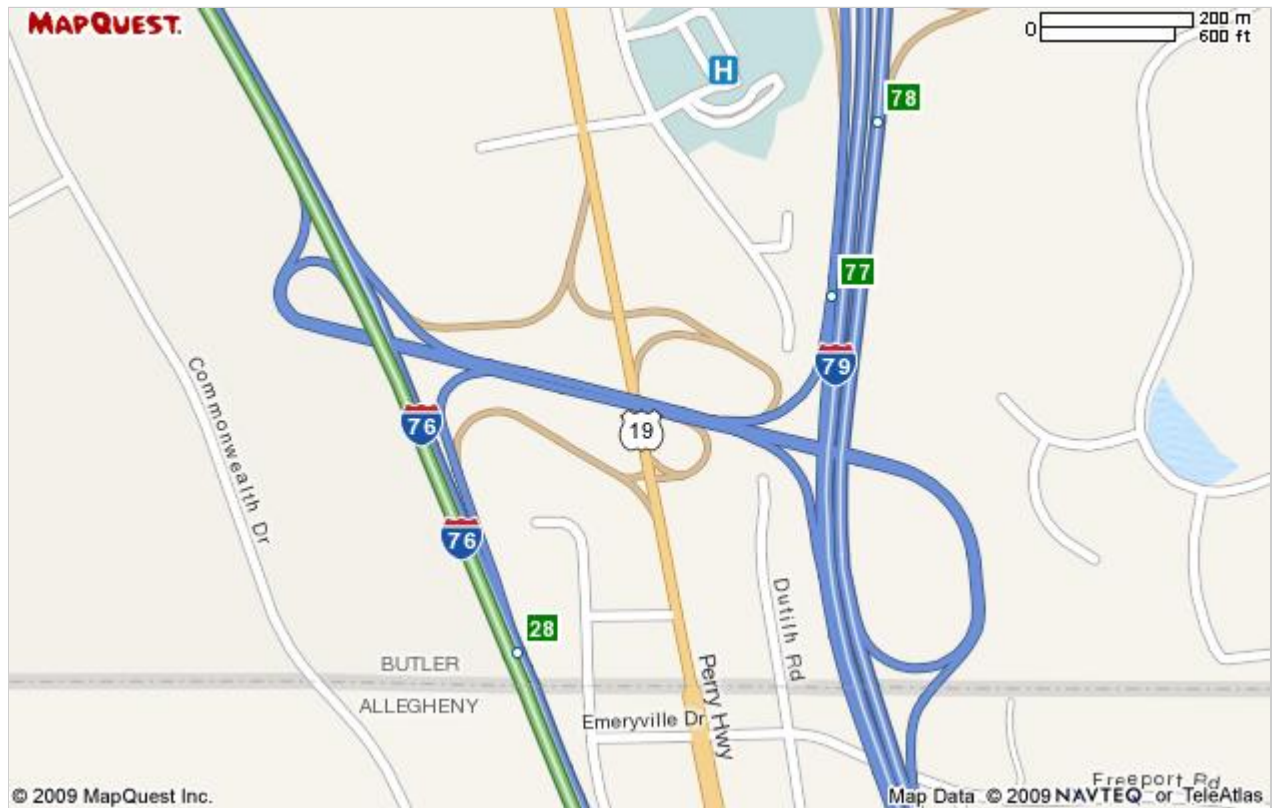

MAPQUEST.

Map of 2001 Ehrman Rd

Cranberry Twp, PA 16066-2271

Notes

The Rose E Schneider YMCA is on the southeast corner of the intersection of Ehrman Rd and US 19. Access to the parking lot is from Ehrman Road. There is ~~a~~ new stoplight at the Ehrman road intersection with US 19. Stoplights are at the US 19 intersections with N. Boundary Road and "Old US19".

MAPQUEST.

Map of 2001 Ehrman Rd

Cranberry Twp, PA 16066-2271

Notes

If using I-76 (PA Turnpike), Take Exit 28 and follow the sign to US-19 to take the US-19 North. Go 4.1 miles (Sorry about all the stoplights) then take a right onto Ehrman Road. Access to the YMCA Parking is on the right.

MAPQUEST.

Map of 2001 Ehrman Rd

Cranberry Twp,
PA 16066-2271

Notes

If coming from the North on I-79, Take Exit 85 and follow the sign for US-19 south. Follow US-19 south for approximately 3 miles and turn left onto Ehrman Road. Access to the YMCA parking lot will be on your right

MAPQUEST.

Map of 2001 Ehrman Rd

Cranberry Twp,
PA 16066-2271

Notes

Coming North on I-79, Take Exit 76 (Left side Exit) and merge onto US 19 North. Drive about 5.3 miles (sorry about all the Stoplights!) and turn right on Ehrman Road. Access to the YMCA Parking lot is on the right.