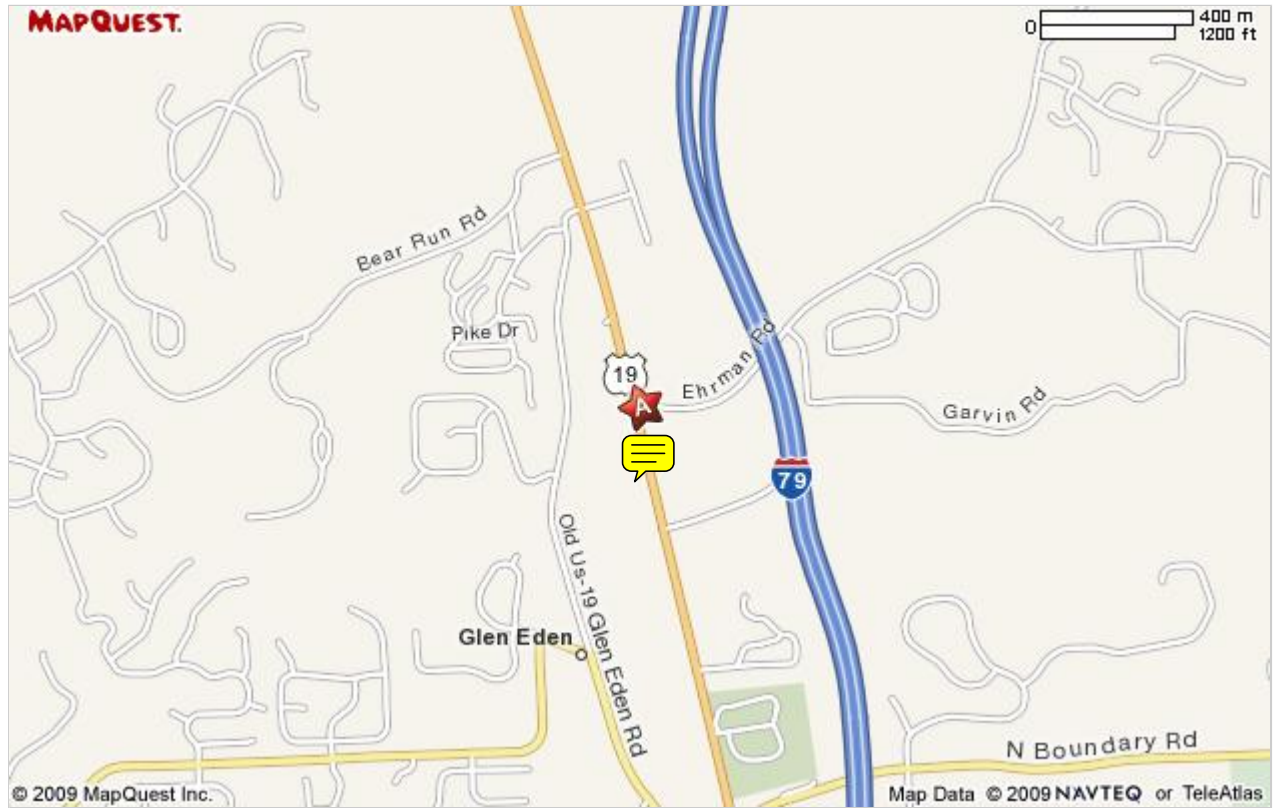

MAPQUEST.

Map of 2001 Ehrman Rd

Cranberry Twp, PA 16066-2271

Notes

The Rose E Schneider YMCA is on the southeast corner of the intersection of Ehrman Rd and US 19. Access to the parking lot is from Ehrman Road. There is ~~a~~ new stoplight at the Ehrman road intersection with US 19. Stoplights are at the US 19 intersections with N. Boundary Road and "Old US19".

MAPQUEST.

Map of 2001 Ehrman Rd

Cranberry Twp, PA 16066-2271

Notes

If using I-76 (PA Turnpike), Take Exit 28 and follow the sign to US-19 to take the US-19 North. Go 4.1 miles (Sorry about all the stoplights) then take a right onto Ehrman Road. Access to the YMCA Parking is on the right.

MAPQUEST.

Map of 2001 Ehrman Rd

Cranberry Twp,
PA 16066-2271

Notes

If coming from the North on I-79, Take Exit 85 and follow the sign for US-19 south. Follow US-19 south for approximately 3 miles and turn left onto Ehrman Road. Access to the YMCA parking lot will be on your right

MAPQUEST.

Map of 2001 Ehrman Rd

Cranberry Twp,
PA 16066-2271

Notes

Coming North on I-79, Take Exit 76 (Left side Exit) and merge onto US 19 North. Drive about 5.3 miles (sorry about all the Stoplights!) and turn right on Ehrman Road. Access to the YMCA Parking lot is on the right.